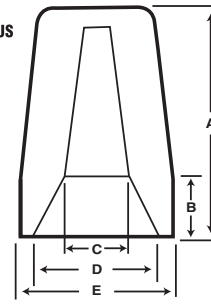

- Color-coded for easy size selection.
- Tight, square-wire spring makes quick, secure connections for positive continuity.
- Tough, thermoplastic shell shields against environmental extremes.
- Resists chemical action from hydrocarbons, diluted acid or alkaline solutions.
- Flame-retardant properties resist heat distortion up to 105 °C (221 °F).
- High-dielectric shell features deep skirt design to prevent exposure of bare wire.
- Copper-to-copper connections only.

	Color	Part #	Pkg Qty	Wire Range	Min	Max
GB-1 (71B)		10-001	100/box	#22 - #16 AWG (connections rated at 300 V Max.)	1 #20 w/1 #22	2 #16
		12-001	25,000/bulk keg			
		12-001BU	150,000/bulk barrel			
		16-001	150/jar			
		19-001	14/card			
		25-001	25/resealable bag			
GB-2 (72B)		10-002	100/box	#22 - #16 AWG (connections rated at 300 V Max.)	3 #22	3 #16
		12-002	10,000/bulk keg			
		12-002BU	96,000/bulk barrel			
		16-002	150/jar			
		19-002	14/card			
		25-002	25/resealable bag			
GB-3 (73B)		10-003	100/box	#22 - #14 AWG (connections rated at 300 V Max. and 600 V Max.) <sup>2</sup>	3 #20	4 #16 w/1 #20
		12-003BU	53,000/bulk barrel			
		13-003	500/bag			
		16-003	100/jar			
		16-003M	300/jar			
		17-003	50/bag			
		19-003	12/card			
		25-003	25/resealable bag			
GB-4 (74B)		10-004	100/box	#18 - #10 AWG (connections rated at 300 V Max. and 600 V Max.) <sup>2</sup>	1 #14 w/1 #18	3 #12
		12-004BU	32,400/bulk barrel			
		13-004	500/bag			
		16-004	200/jar			
		17-004	50/bag			
		19-004	9/card			
25-004	25/resealable bag					
GB-6 (76B)		10-006	100/box	#18 - #10 AWG (connections rated at 300 V Max. and 600 V Max.) <sup>2</sup>	2 #14	2 #10 w/2 #12
		12-006BU	21,000/bulk barrel			
		13-006	250/bag			
		16-006	125/jar			
		17-006	50/bag			
		19-006	6/card			
25-006	25/resealable bag					

Dimensions

	A	B	C	D	E
GB-1	37/64"	11/64"	1/8"	1/4"	21/64"
GB-2	45/64"	11/64"	3/16"	5/16"	25/64"
GB-3	27/32"	21/64"	13/64"	11/32"	7/16"
GB-4	15/16"	17/64"	15/64"	7/16"	35/64"
GB-6	11/16"	17/64"	21/64"	17/32"	21/32"