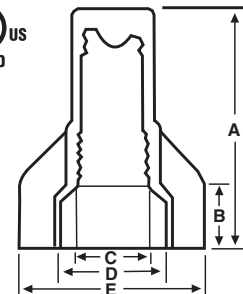

Dimensions

	A	B	C	D	E
#84™	1 1/32"	5/16"	7/32"	1/4"	23/32"
#86™	1 1/4"	5/16"	9/32"	7/16"	29/32"
#89™	1 1/2"	7/16"	3/8"	3/4"	1 1/4"

Note: Connection rated at 600 V Max. for building wiring and rated at 1000 V Max. in lighting fixtures/luminaries and signs. See carton for detailed wire combination ratings or www.gardnerbender.com.

Assortments

Part #	Pkg Qty	Description
16-8486	100/jar	50 red, 50 yellow
16-8486M	160/jar	80 red, 80 yellow
19-AWW	5/card	2 yellow, 2 red, 1 large gray
25-AWW	25/resealable bag	8 yellow, 8 red, 7 tan, 2 blue